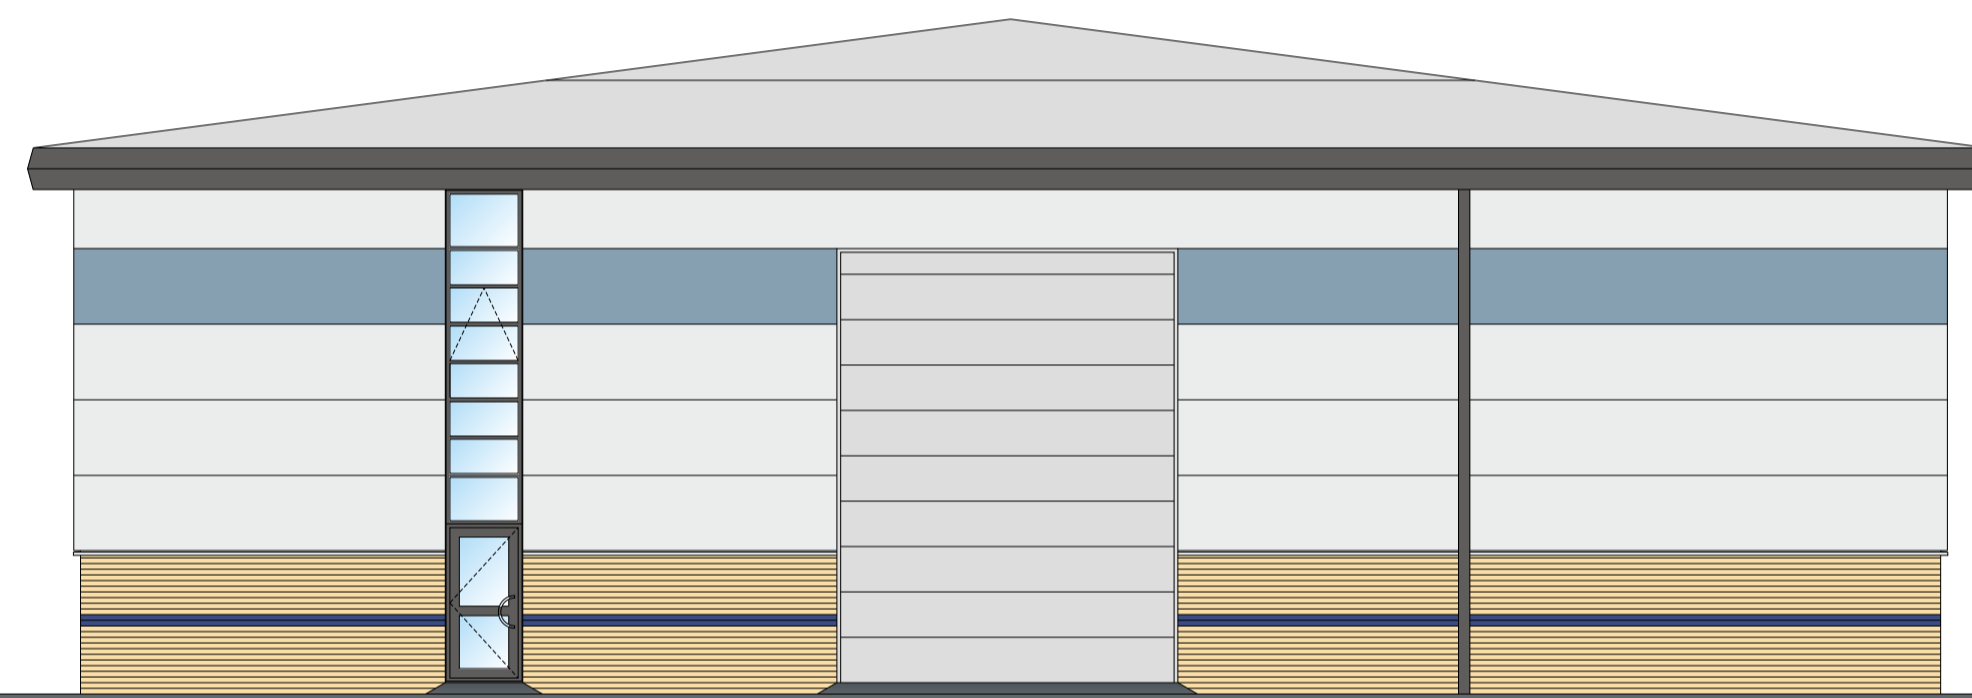

South East Elevation

North East Elevation

South West Elevation

North West Elevation

Rev	Description	Date
A	ELEVATION NOTATION AMENDED	9.11.2006

FULCRUM 1
THE FULCRUM
 WHITELEY
 HAMPSHIRE

Proposed Coloured Elevations
 Units 4 and 5