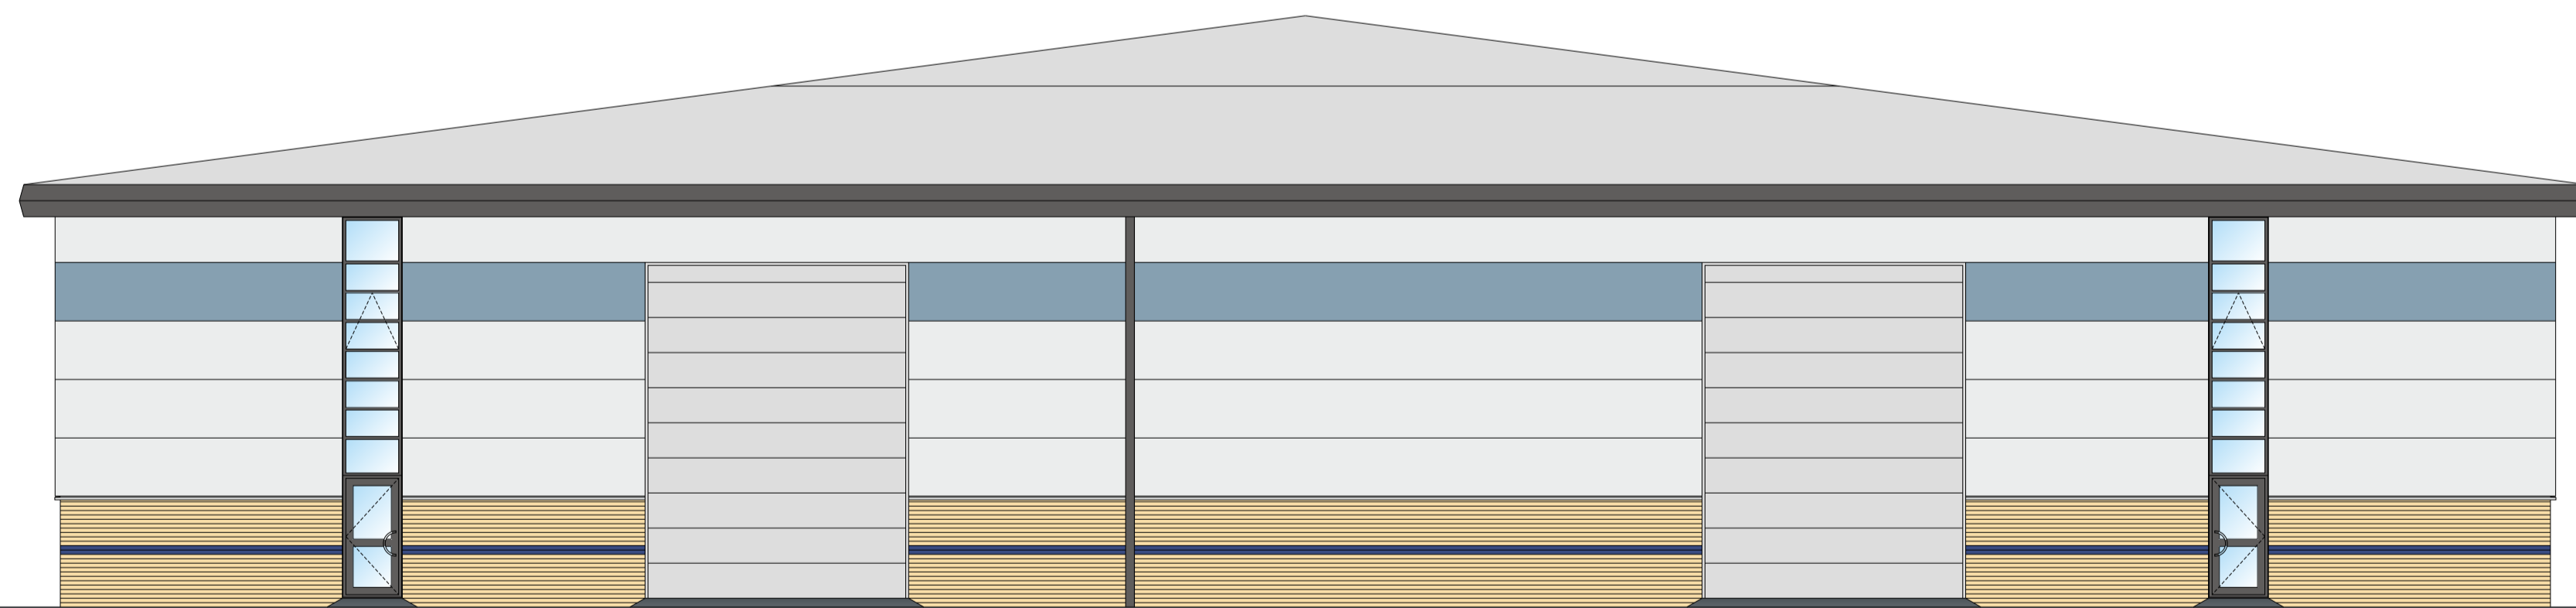

North East Elevation

South West Elevation

A DOORS ADDED TO SOUTH WEST ELEVATION 9.11.2006

FULCRUM 1
THE FULCRUM
WHITELEY
HAMPSHIRE

Proposed Elevations
 Units 1 to 3

Brewer Smith and Brewer
 BOURNEMOUTH BRIDGWATER LONDON DUBAI
 6 TRINITY 161 OLD CHRISTCHURCH ROAD BOURNEMOUTH
 DORSET BH1 1JU
 TEL: 01202 298501 FAX: 01202 293445

Scale: 1:100@A1	Date: Sept 2006	Drawn: RDB	Checked: DT
-----------------	-----------------	------------	-------------

3934/21

A