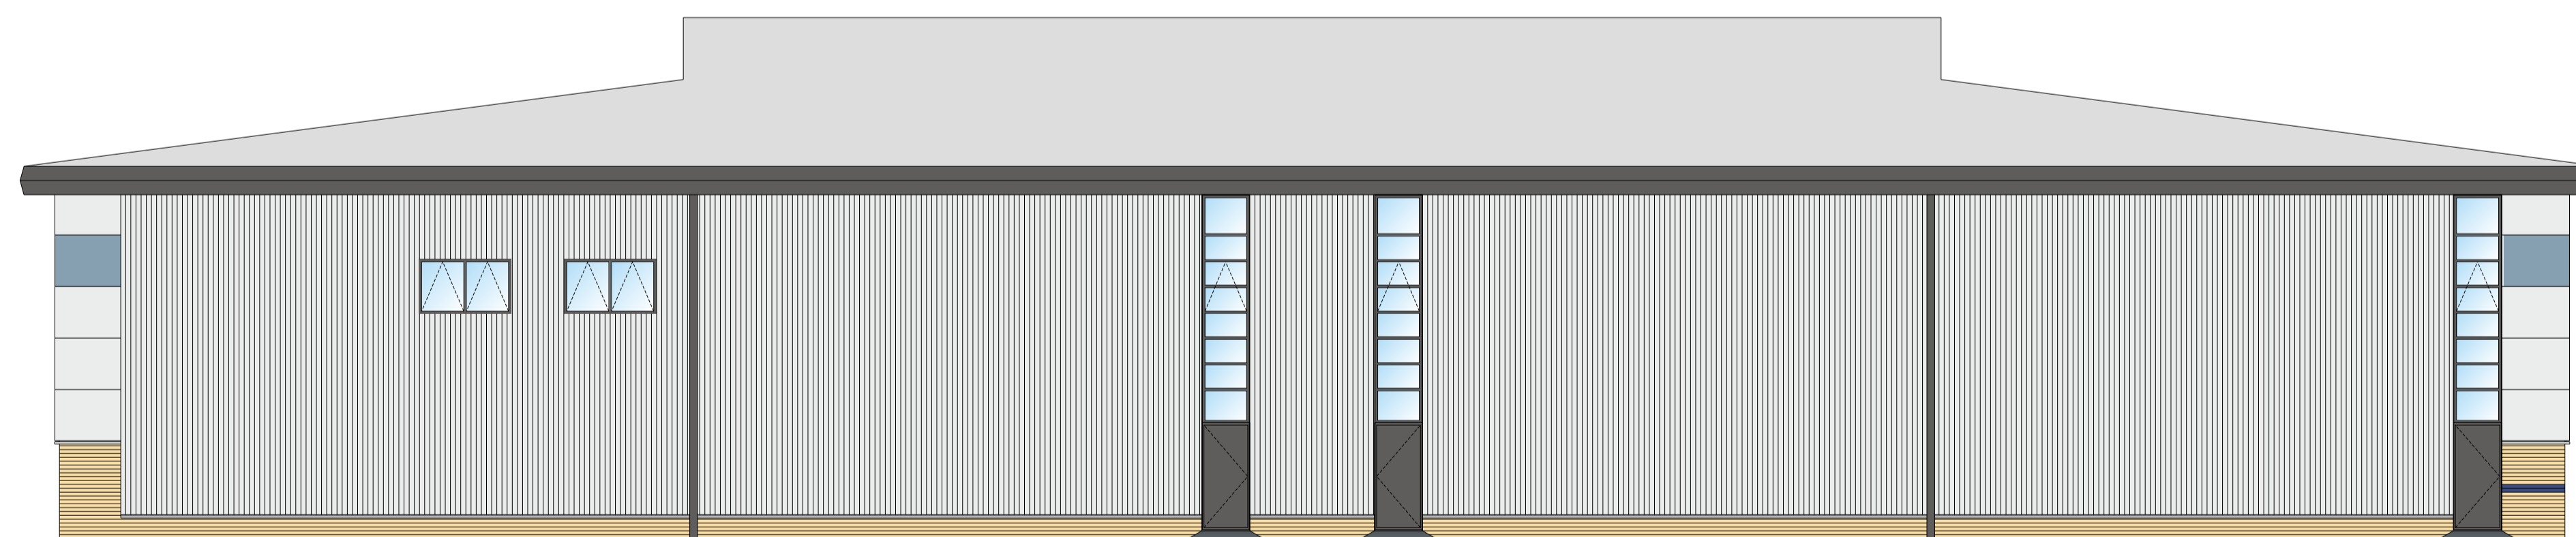

North West Elevation

South East Elevation

Rev. Description Date

FULCRUM 1
THE FULCRUM
WHITELEY
HAMPSHIRE

Proposed Coloured
Elevations
Units 1 to 3

Brewer Smith and Brewer

BOURNEMOUTH BRIDGWATER LONDON DUBAI
6 TRINITY 161 OLD CHRISTCHURCH ROAD BOURNEMOUTH
DORSET BH1 1JU
TEL: 01202 298501 FAX: 01202 293445

Scale:	Date:	Drawn:	Checked:
1:100@A1	Sept 2006	RDB	DT

3934/20